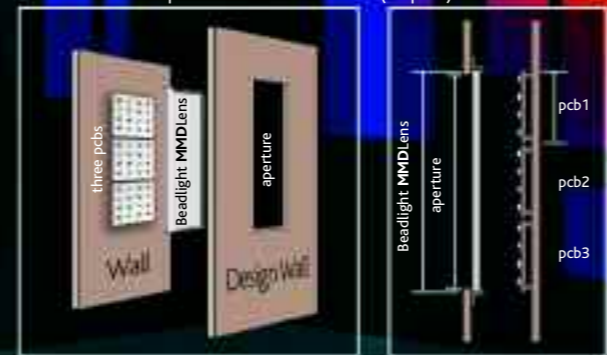

Example below is of a 250 x 750 (48 pixel) MMD

aperture and lens

pixels	8	16	24	16	48	32	4	12	8
mm	125x250	125x500	125x750	250x250	250x750	250x500	63x250	63x500	
mm	137x262	137x512	137x762	262x262	262x762	262x512	75x262	75x512	
									63x750 75x762

lens
 aperture